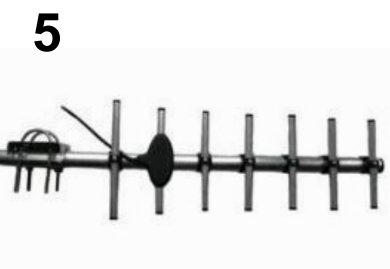

2. **SA011A2** - Stub antenna with magnetic base - for attaching to top of metal enclosures/cabinets (2m cable, 2dbi gain, FME-F Connector - total length 70mm)

3. **SA011D2** - Vandal-proof thru-hole antenna - for discrete mounting. Requires hole in cabinet for fixing/cable entry. (2m cable, 2dbi gain, FME-F Connector - total length 26mm, 52mm dia)

4. **SA011B2** - Wall mounted antenna with mounting bracket for external/internal application to improve reception. (10m cable, 2.2dbi gain, FME-F Connector - total length 241mm, 30mm dia)

5. **SA011Y2** - Pole mounted directional antenna with mounting clamp for external application to improve reception. (10m cable, 9dbi gain, FME-F Connector - total length 610mm, width 123mm)

5. **SA-EXT10**- 10m extension cable for use with above antennas - we recommend a maximum of 20m total antenna extension length. (FME-M to FME-F connectors)

Ordering

Type	Description	Part Number	Price (ex VAT)
Patch Antenna	Patch antenna with self adhesive backing - our standard antenna that comes with most starter kits (2m cable, 2dbi gain, FME-F Connector)	SA011L2	£10.00
Mag-Mount Antenna	Short stub antenna with magnetic base - for attaching to top of metal enclosures/cabinets (2m cable, 2dbi gain, FME-F Connector)	SA011A2	£20.00
Vandal-proof Antenna	Vandal-proof thru-hole antenna - for discrete mounting. Requires hole in cabinet for fixing/cable entry. (2m cable, 2dbi gain, FME-F Connector)	SA011D2	£28.00
Wall Mount Antenna	Wall mounted antenna with mounting bracket for external/internal application to improve reception. (10m cable, 2.2dbi gain, FME-F) Connector)	SA011B2	£50.00
Directional Antenna	Pole mounted directional antenna with mounting clamp for external application to improve reception. (10m ext cable, 9dbi gain, FME-F Connector)	SA011Y2	£75.00
Extension cable	10m extension cable for use with above antennas - we recommend a maximum of 20m total antenna extension length. (FME-M to FME-F connectors)	SAEXT10	£20.00